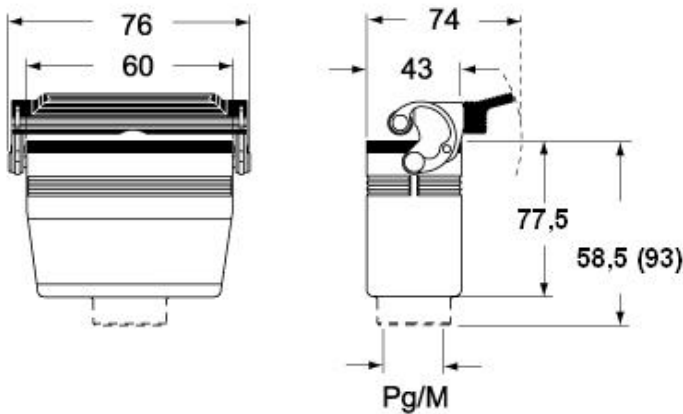

Part number

CAOT 06.6 L

Brief description:

hoods for single lever, size "44.27", side entry, 1" NPT, metal version, IP66

Product description

Version	metal version
Series	hoods for single lever
Product type	with 2 pegs
Variant	side entry
Style	high construction
Family	CLASS enclosures
Size	size "44.27"

Technical data

Material	metal
IP degree of protection	IP66 (and IP69K DIN 40050 - 9)
Cable entry	1" NPT

Further technical details

Weight	207,00 g
--------	----------

Approvals / Standards

Quality mark	 (type:4/4X/12),  , EAC
Conformity	CQC, CE

General ordering information

EAN13 code	8015747006859
Tariff number	85369095

Packaging Information

Sub-packaging weight	1,04 kg
Sub-packaging description	Plastic packaging
Sub-packaging quantity	5 Pcs
Sub-packaging EAN barcode	8015747006866

Part number

CAOT 06.6 L

Catalogue drawings

CHO LX CHV LX - MHO LX MHV LX

CHV LG (CAV LG), MHV LG (MAV LG) [MFV LG]

CHO L (CAO L) - MHO (MAO/MFO/MFV L) MHV L [MAV L]